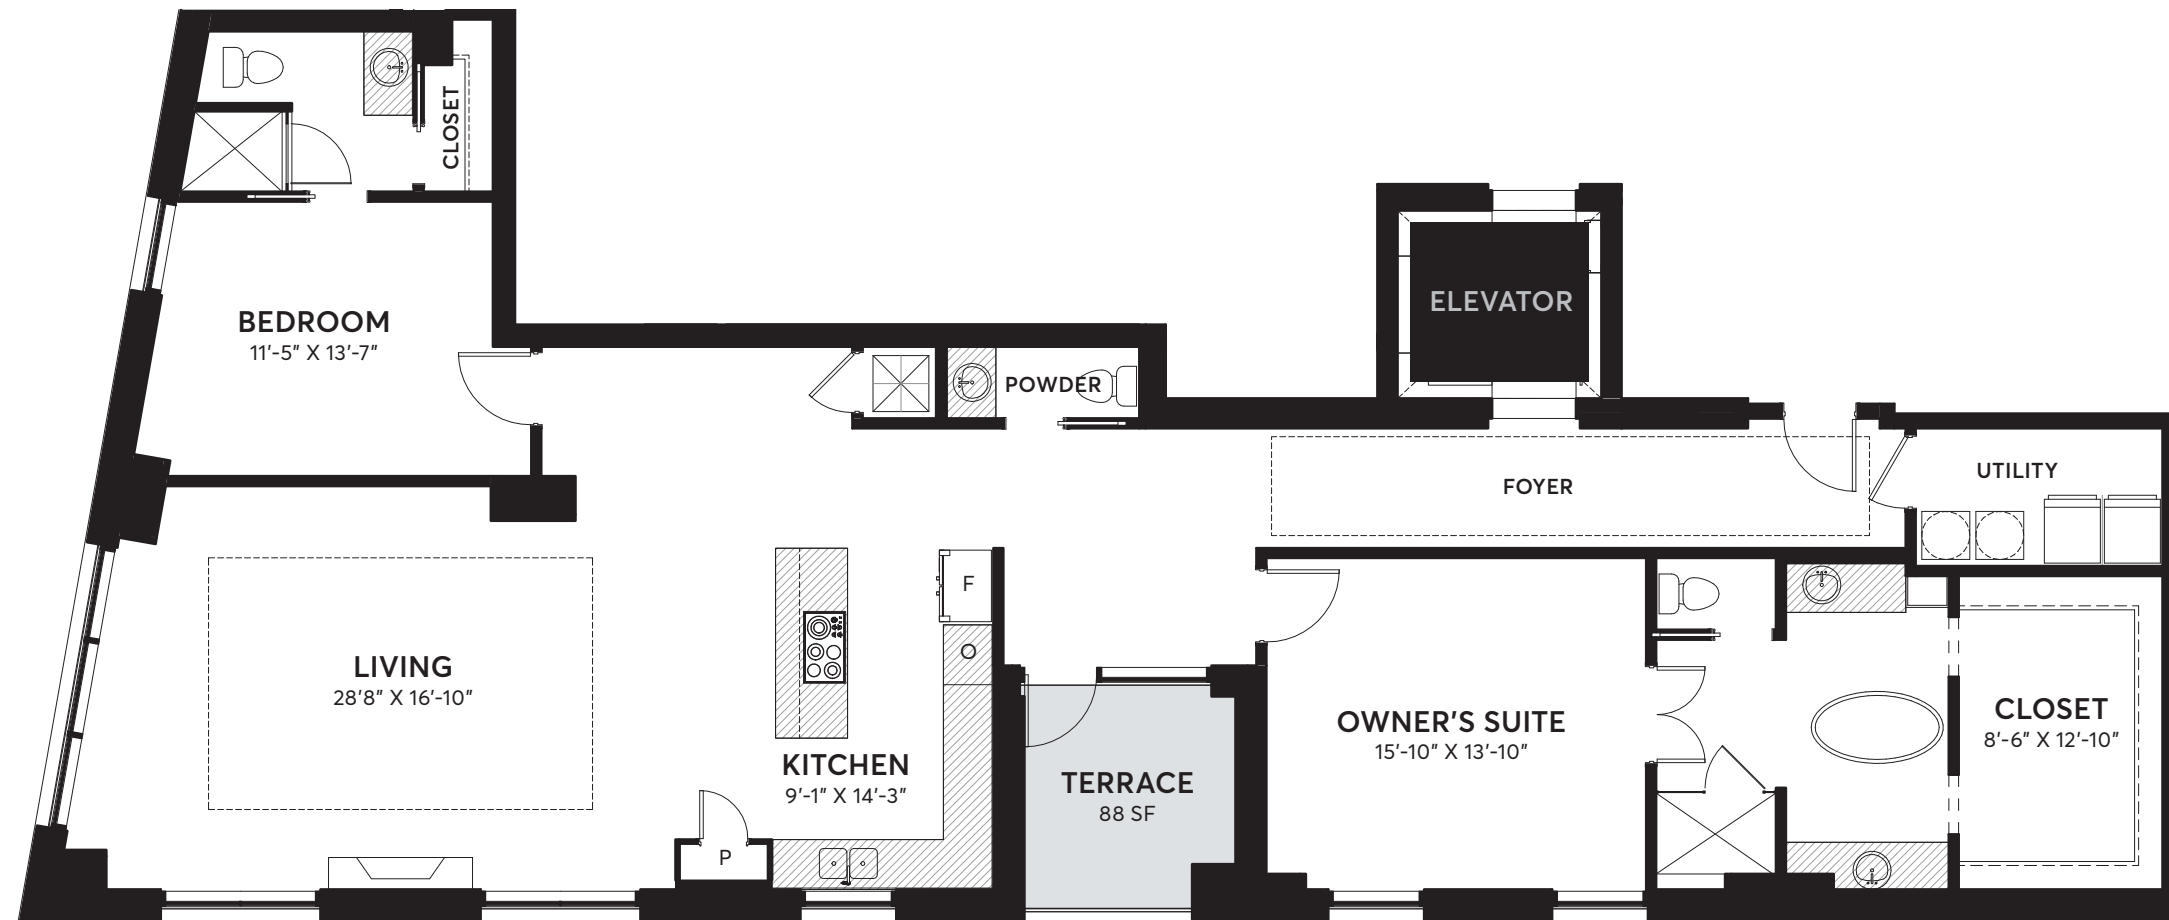

# BOUTIQUE PRIMROSE

2,053 SF | 88 SF TERRACE

PRIVATE ELEVATOR ENTRY

2 BEDROOM | 2.5 BATH

◀ KIRBY

## SAN FELIPE

SHEPHERD ▶

SCALE: 1/8" = 1'

0119