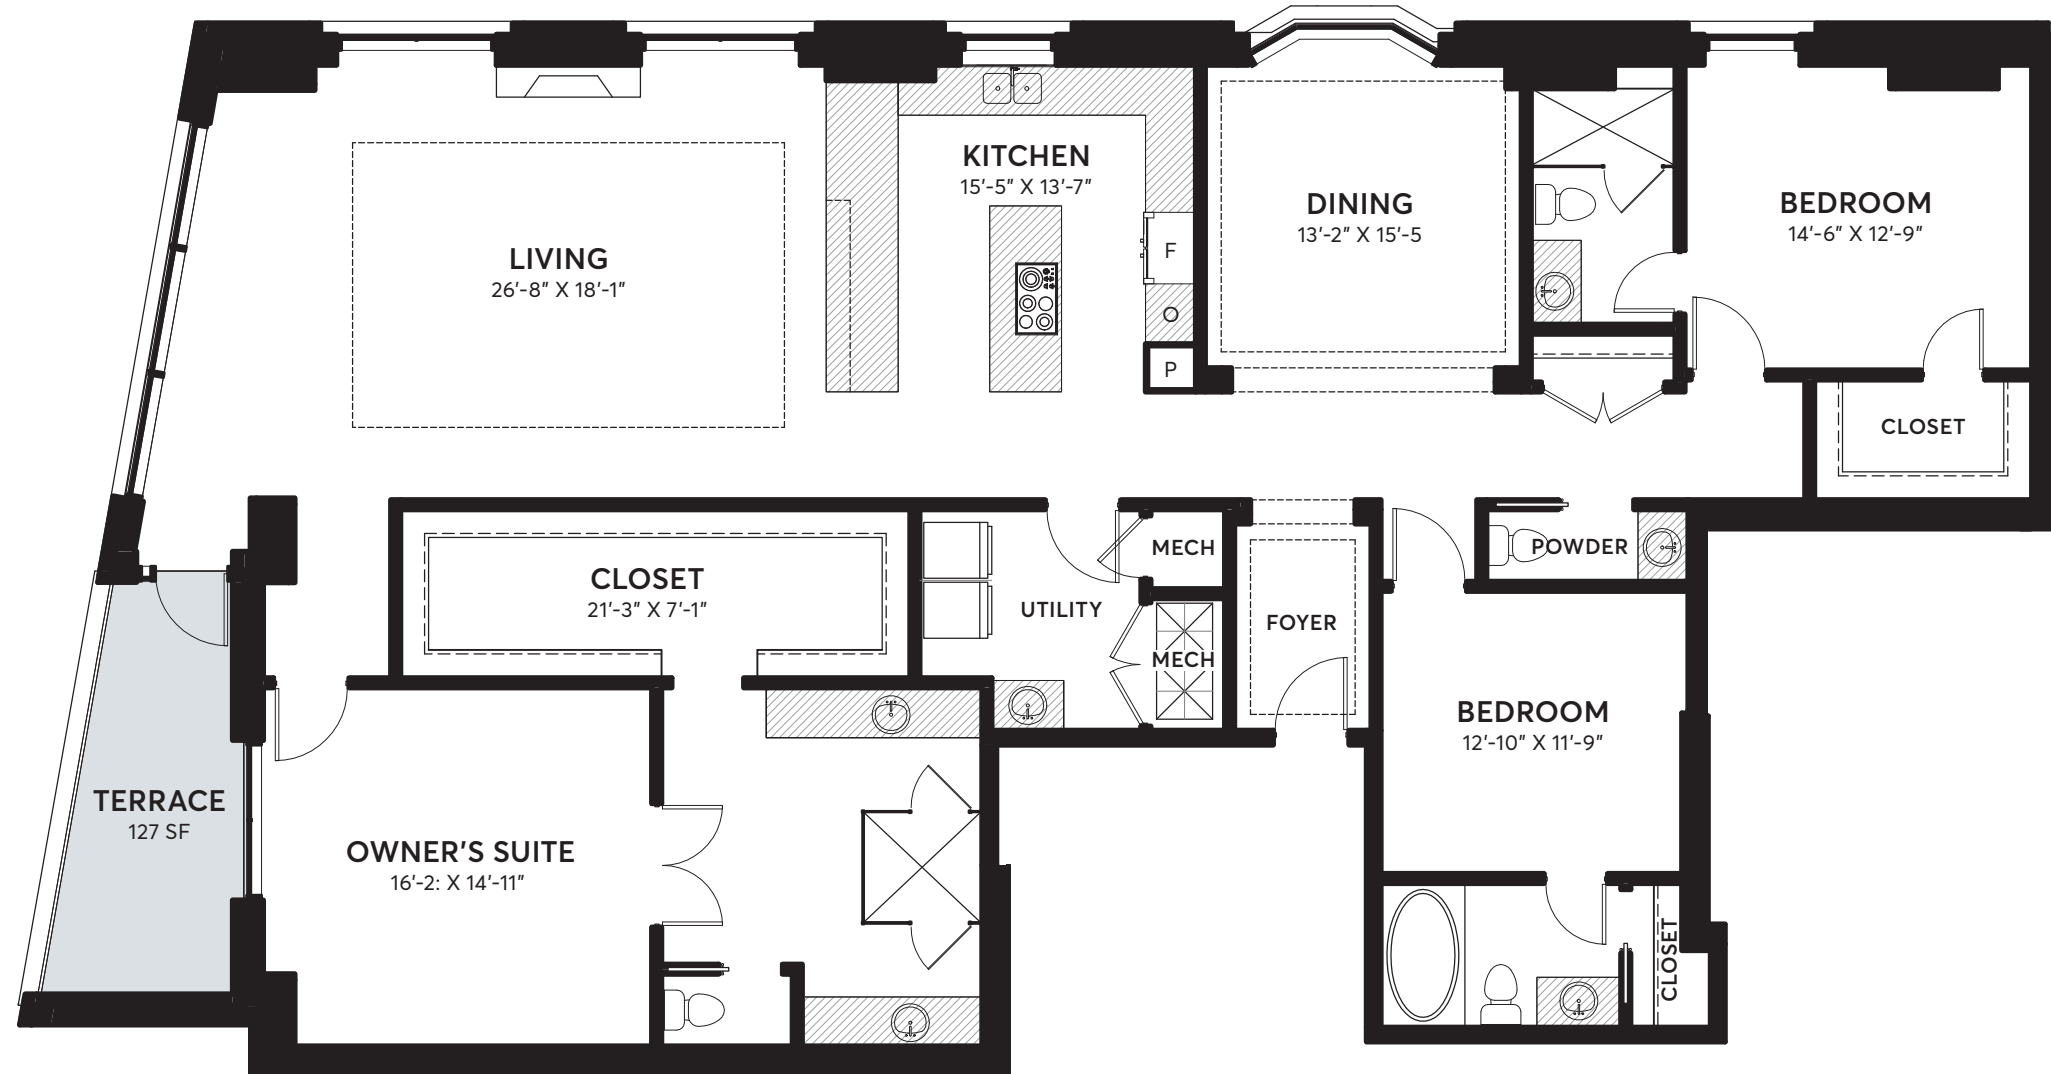

CHELSEA

2,725 SF | 127 SF TERRACE

3 BEDROOM | 3.5 BATH

◀ KIRBY

SAN FELIPE

SHEPHERD ▶

015

SCALE: 1/8" = 1'