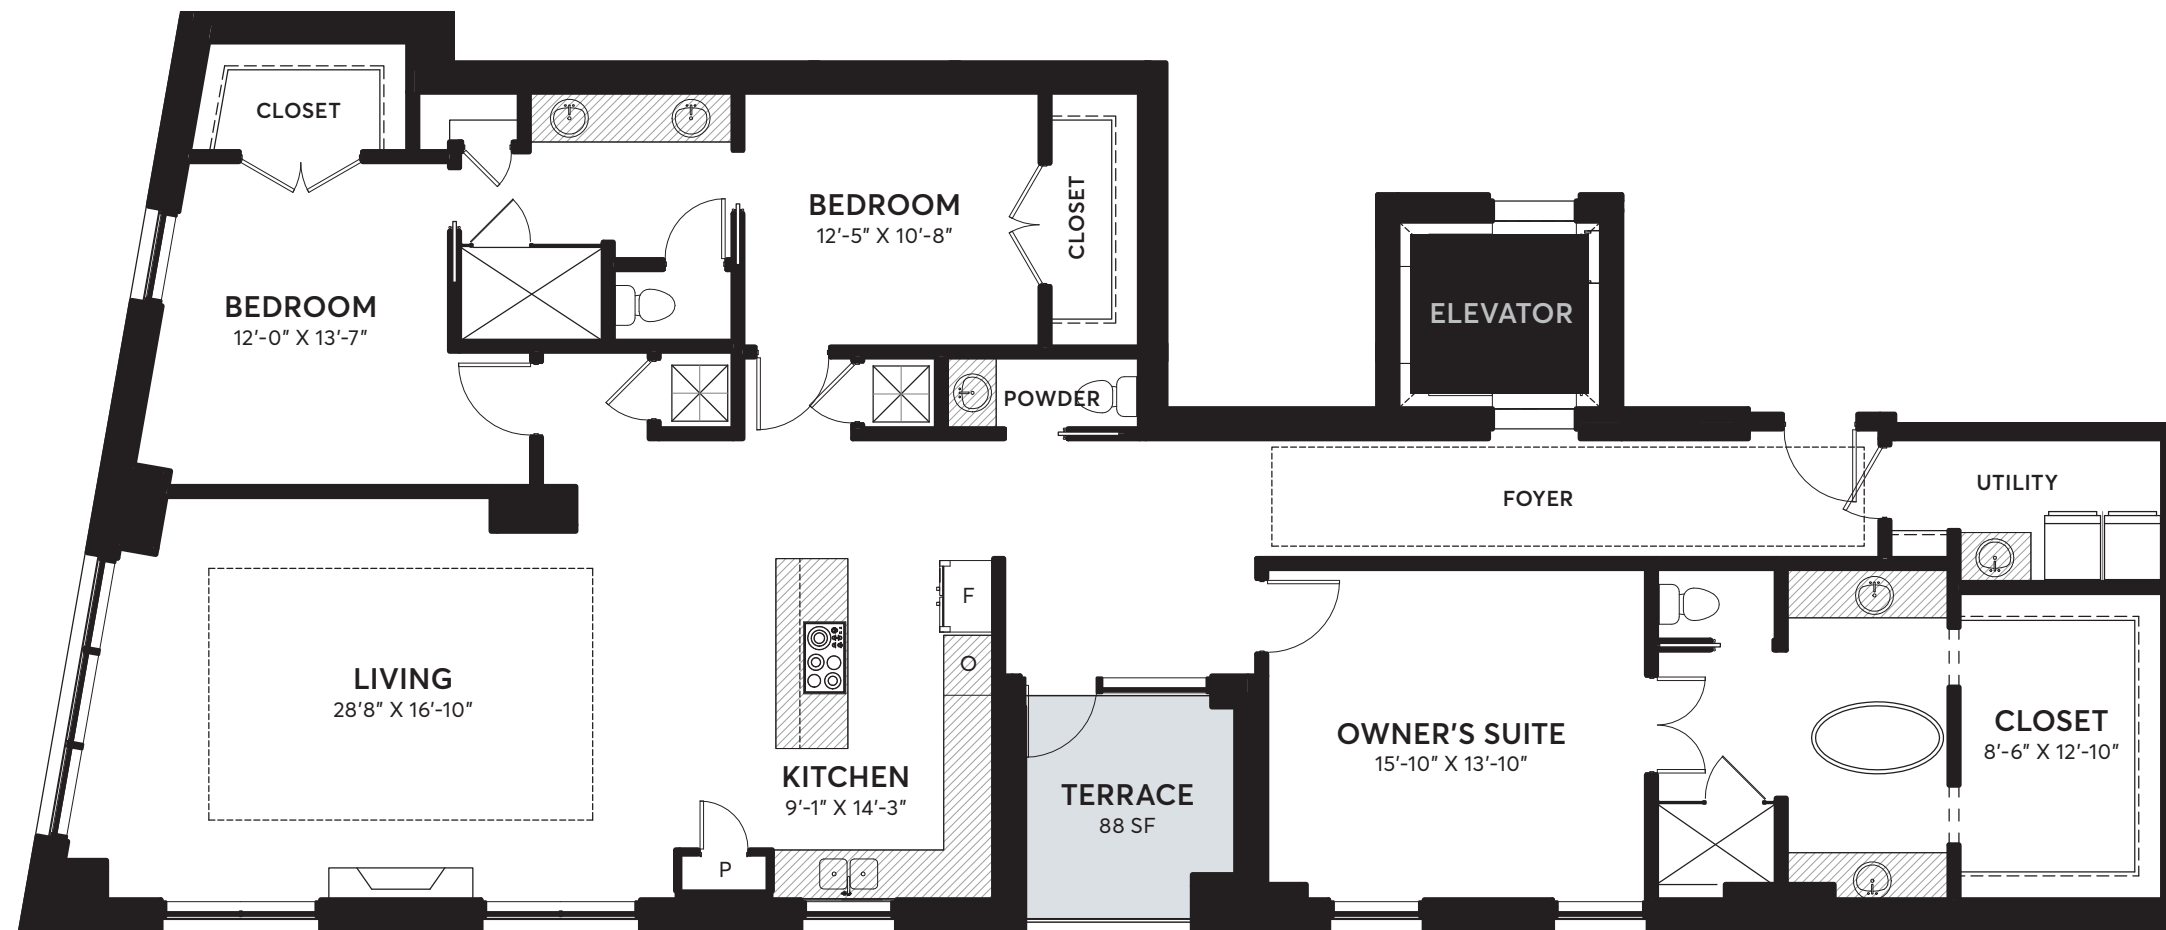

PRIMROSE

2,342 SF | 88 SF TERRACE

PRIVATE ELEVATOR ENTRY

3 BEDROOM | 2.5 BATH

◀ KIRBY

SAN FELIPE

SHEPHERD ▶

SCALE: 1/8" = 1'

015